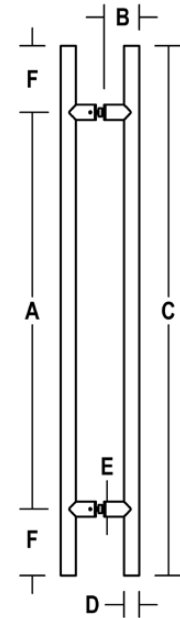

NON-LOCKING DOOR PULL

SMLP3502-NL

NO.	A	B	C	D	E	F
SMLP3502-NL	35.8125"	3.125"	47.8128"	1.375"	1.375"	6"

FEATURED FINISHES: Flat Black (19), Satin Stainless (32D)

FINISHES: Standard (See Finishes Chart) • Custom Finishes May be Available

MATERIAL: Stainless Steel

NOTES: For Glass, Wood, & Metal Doors • Custom Sizes Available

FINISHES CHART:

NBHA	BHMA
10BE	613E
19	671
32D	630
PC	