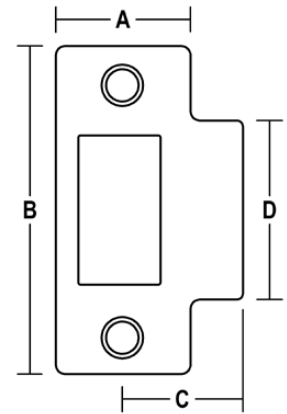

T-STRIKE - SHORT LIP

T48

NO.	A	B	C	D
T48	1.125"	2.75"	1"	1.5"

FINISHES CHART:

NBHA	BHMA	NBHA	BHMA
3	605	20L	623
4	606	20D	624
5	609	26	625
9	611	26D	626
10	612	32	629
10B	613	32D	630
10BE	613E	34	
14	618	P	600
15	619	PC	
19	671		

FEATURED FINISHES: Satin Chrome (26D)

FINISHES: Standard & Custom Available (See Finishes Chart)

MATERIALS: Brass, Stainless Steel, Steel

NOTES: Cut For Lock • Custom Sizes Available