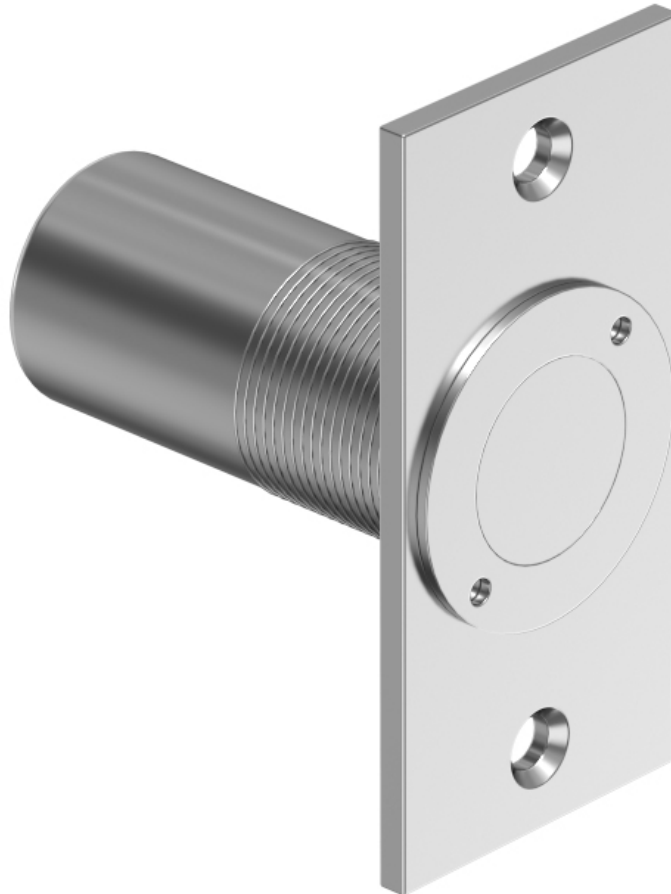

DUST PROOF FLOOR STRIKE

F68

FINISHES CHART:

NBHA	BHMA	NBHA	BHMA
3	605	20L	623
4	606	20D	624
5	609	26	625
9	611	26D	626
10	612	32	629
10B	613	32D	630
10BE	613E	34	
14	618	P	600
15	619	PC	
19	671		

NO.	FACE	PLATE THICKNESS	STRIKE DEPTH	DIAMETER
F68	1.4" X 2.9"	0.125"	2.25"	0.9375"

FEATURED FINISHES: Satin Chrome (26D)

FINISHES: Standard & Custom Available (See Finishes Chart)