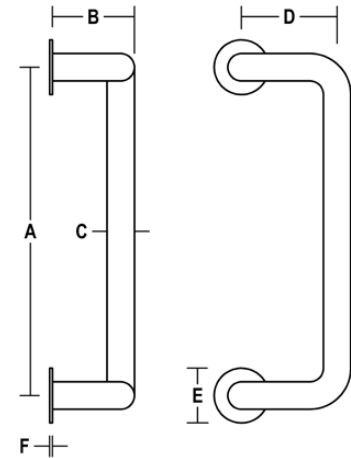

STANDARD OFFSET DOOR PULL W/ 2" ROSETTES

3200

NO.	A	B	C	D	E	F
3208-1	8"	2.5"	Ø 0.75"	3"	Ø 2"	0.125"
3208-2	8"	3"	Ø 1"	3.5"	Ø 2"	0.125"
3208-3	8"	3.25"	Ø 1.25"	4"	Ø 2"	0.125"
3209-1	9"	2.5"	Ø 0.75"	3"	Ø 2"	0.125"
3209-2	9"	3"	Ø 1"	3.5"	Ø 2"	0.125"
3209-3	9"	3.25"	Ø 1.25"	4"	Ø 2"	0.125"
3210-1	10"	2.5"	Ø 0.75"	3"	Ø 2"	0.125"
3210-2	10"	3"	Ø 1"	3.5"	Ø 2"	0.125"
3210-3	10"	3.25"	Ø 1.25"	4"	Ø 2"	0.125"
3212-1	12"	2.5"	Ø 0.75"	3"	Ø 2"	0.125"
3212-2	12"	3"	Ø 1"	3.5"	Ø 2"	0.125"
3212-3	12"	3.25"	Ø 1.25"	4"	Ø 2"	0.125"
3215-1	15"	2.5"	Ø 0.75"	3"	Ø 2"	0.125"
3215-2	15"	3"	Ø 1"	3.5"	Ø 2"	0.125"
3215-3	15"	3.25"	Ø 1.25"	4"	Ø 2"	0.125"

Combination Push/Pull:
Order with 6000 Series Push Bars

FINISHES CHART:

NBHA	BHMA	NBHA	BHMA
3	605	20D	624
4	606	26	625
5	609	26D	626
9	611	28	628
10	612	K29	711
10B	613	32	629
10BE	613E	32D	630
14	618	34	
15	619	P	600
19	671	PC	
20L	623		

FEATURED FINISHES: Flat Black (19), Satin Stainless (32D), Antimicrobial (AM)

FINISHES: Standard & Custom Available (See Finishes Chart)

MATERIALS: Aluminum, Brass, Bronze, Stainless Steel

PRODUCT OPTIONS: Combination Push/Pull: Order with 6000 Series Push Bars

MOUNTING: #2 (Standard Single), #4 (Single Decorative), #4G (Single Decorative for Glass), #5 (Back to Back), #5G (Back to Back for Glass), #6W (Single Concealed for Wood), #6M (Single Concealed for Metal)